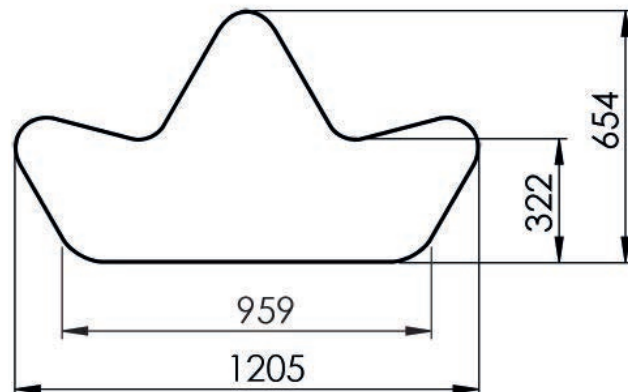

▲ Spa double lounge chair San Luis