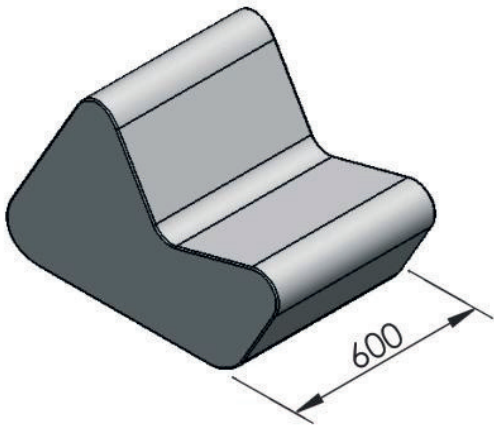

▲ Spa lounge chair Valdivia