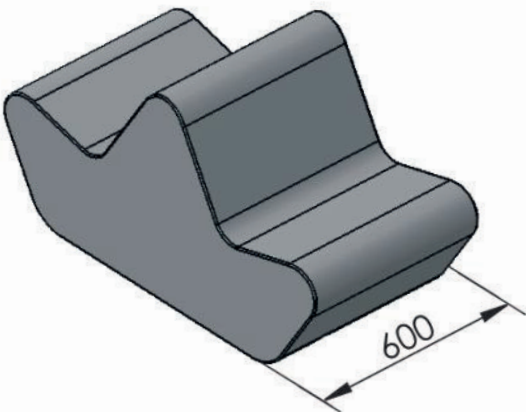

▲ Spa double lounge chair San Luis