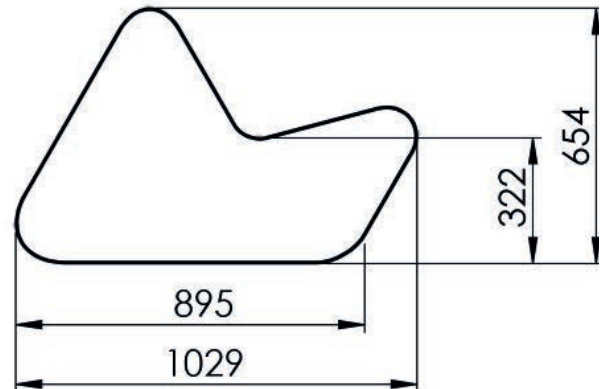

▲ Spa lounge chair Valdivia