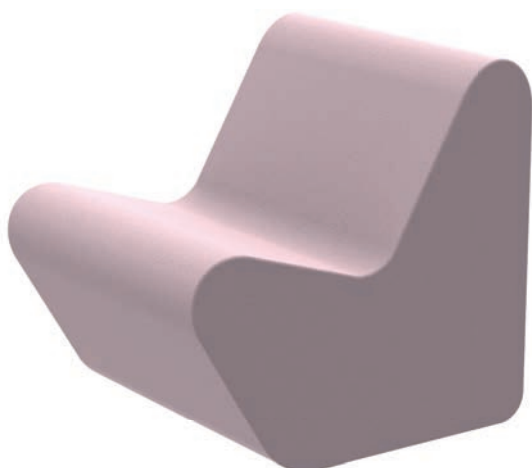

▲ **Spa lounge chair Quito**

Breedte. *Width.* 600 mm
Lengte. *Length.* 561 mm
Hoogte. *Height.* 654 mm

- Rood. *Red* 21091600
- Zwart. *Black* 21091610
- Grijs. *Grey* 21091620
- Paars. *Purple* 21091630
- Rosé. *Old pink* 21091640
- Wit. *White* 21091650