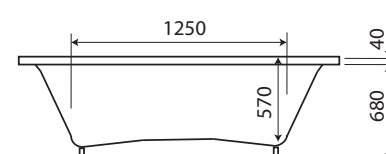

▲ Carmenta

950

1850 x 1850 mm
Capaciteit. Capacity. 440L
(incl. 1 pers.)

Note! When using a bath rim combination, we recommend keeping free a 5 cm wide strip between the wall and the bathtub.