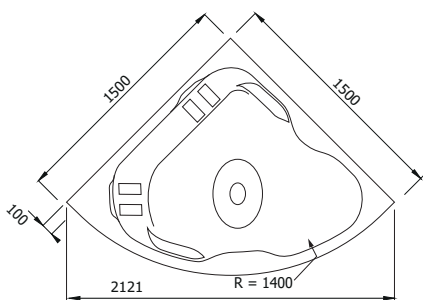

LUXUS ERGONOMIC LINE

Diepte +/- 600 mm
Alle Luxus baden & whirlpools worden geleverd met frame, verstelbare poten en afvoer.

Depth +/- 600 mm
All Luxus bathtubs & whirlpools are delivered with a frame, adjustable bath feet and waste.

Almeda

780

1500 x 1500 mm
Capaciteit. Capacity. 375L
(incl. 1 pers.)