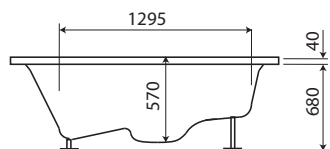

TRENDY ERGONOMIC LINE

Diepte +/- 570 mm
Alle Trendy baden & whirlpools worden geleverd met
frame, verstelbare poten en afvoer.

Depth +/- 570 mm
All Trendy bathtubs & whirlpools are delivered with a
frame, adjustable bath feet and waste.

▲ Minerva

900

1700 x 750 mm
Capaciteit. Capacity. 235L
(incl. 1 pers.)