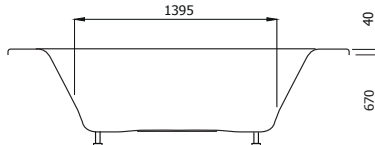

Depth +/- 600 mm
 All Luxus bathtubs & whirlpools are delivered with a frame, adjustable bath feet and waste.

Almeda

780

1500 x 1500 mm
 Capaciteit. Capacity. 375L
 (incl. 1 pers.)

Magadi

790

1720 x 1720 mm
 Capaciteit. Capacity. 479L
 (incl. 1 pers.)