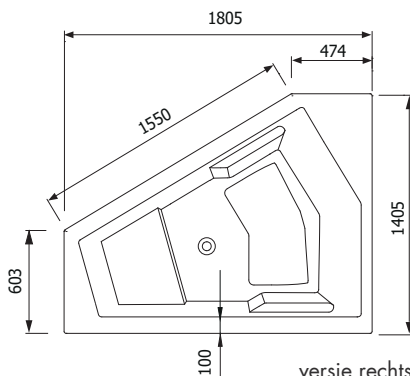

LoungePool

850 L/R

1800 x 1400/600 mm
Capaciteit. Capacity. 375L
(incl. 1 pers.)

versie rechts. version right

Let op! Bij gebruik van een badrandcombinatie adviseren wij een 5 cm brede tegelstrook tussen het bad en de wand vrij te houden.