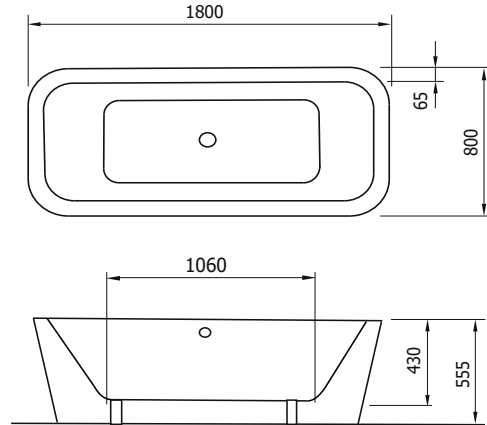

▲ **Pelican 270**

1800 x 800 x 430 mm
218 liters · 46 kg