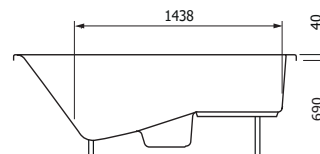

Spenida

795

1950 x 1700 mm
Capaciteit. Capacity. 445L
(incl. 1 pers.)