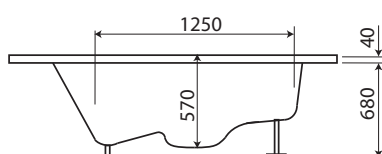

▲ Bellona

930

1910 x 850 mm
Capaciteit. Capacity. 240L
(incl. 1 pers.)