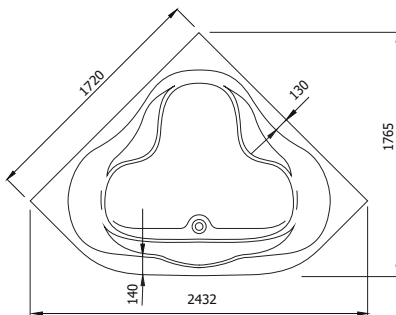

Depth +/- 600 mm
 All Luxus bathtubs & whirlpools are delivered with a frame, adjustable bath feet and waste.

Almeda

780

1500 x 1500 mm
 Capaciteit. Capacity. 375L
 (incl. 1 pers.)

Magadi

790

1720 x 1720 mm
 Capaciteit. Capacity. 479L
 (incl. 1 pers.)