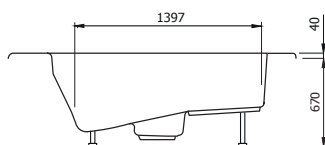

LUXUS ERGONOMIC LINE

Diepte +/- 600 mm
Alle Luxus baden & whirlpools worden geleverd met frame, verstelbare poten en afvoer.

Depth +/- 600 mm
All Luxus bathtubs & whirlpools are delivered with a frame, adjustable bath feet and waste.

Almeda

780

1500 x 1500 mm
Capaciteit. Capacity. 375L
(incl. 1 pers.)