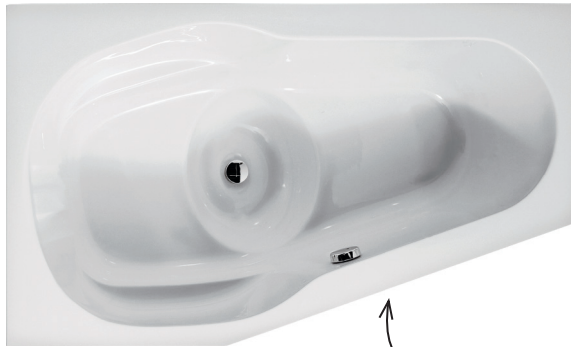

rechter versie
version right

▲ **Monola 700 L/R**

1600 x 900 / 600mm
(diepte. *depth*) 600 mm
(bodem. *bottom*) 1260 mm

21702000 rechts. *right*
21702008 links. *left*