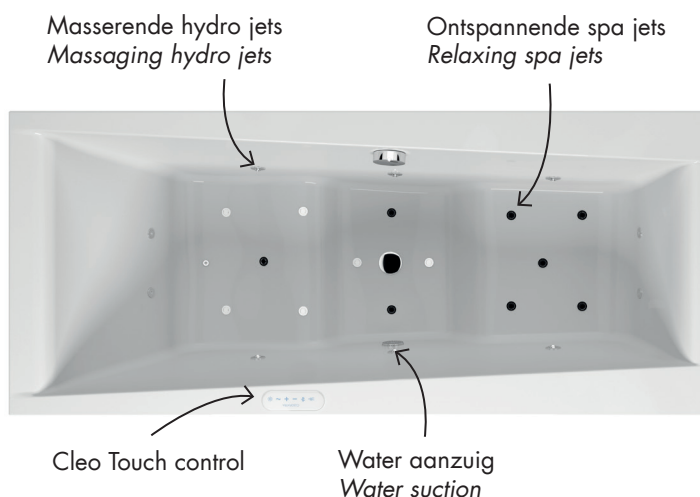

Bad verwarming.
Bath heating system

Houdt de temperatuur van het badwater constant. De standaard uitvoering is 1,5 kW. Let op! 2 kW bij Almeda, Spenida, Magadi, LoungePool 850, en Carmenta. Optie mogelijk uitsluitend voor alle inbouwbaden met een Hydro of Spa+Hydro systeem. Niet mogelijk op vrijstaande baden.

Maintains the water temperature constant. Standard the power is 1,5 kW. Attention! 2 kW for the Almeda, Spenida, Magadi, LoungePool 850 and Carmenta. Option is possible only in the built-in bathtubs with a Hydro or Spa+Hydro system. Not possible on free-standing bathtubs.

24116000 1,5 kW
24117000 2,0 kW

Chromotherapy

Kleurverlichting (zie p. 72)
Van de kleuren paars, geel, blauw en groen is continu of opeenvolgend te genieten. Elke kleur heeft een eigen effect op uw gemoedstoestand. Te bedienen door de controls Cleo Touch of Poolmaster. Witte verlichting ook mogelijk (zie p. 72).

Color lights (see p. 72)
You can let the colors purple, yellow, blue, red and green rotate or you can pause on one of them. Each color has its own effect on your well-being. To be commanded by the controls Cleo Touch or Poolmaster. White light also possible (see p. 72).

24111000 2 stuks

COMPLETE WELLNESS SPA & HYDRO

AANTAL JETS & ARTICLES. NUMBER OF JETS & ARTICLES

Baden. Baths	Complete Wellness whirlpools Aantal jets & articles. Number of jets & articles		
	Spa Bodem Floor	Hydro Rug+voeten+zijkanten Back+feet+sides	Spa + Hydro Bodem+rug+voeten+zijkanten Floor+back+feet+sides
Wellpool line	14 24204010	2+2+6 24204050	14+2+2+6 24204090
Premium line	14 24204020	2+2+6 24204060	14+2+2+6 24204100
Luxus & Trendy behalve baden hieronder <i>Luxus & Trendy except baths below</i>	14 24204030	2+2+6 24204070	14+2+2+6 24204110
Almeda, Magadi, Spenida, LoungePool 850, Carmenta	24 24204040	4+0+6 24204080	24+4+0+6 24204120