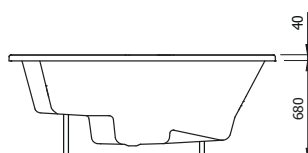

Let op! Bij gebruik van een badrandcombinatie adviseren wij een 5 cm brede tegelstrook tussen het bad en de wand vrij te houden.