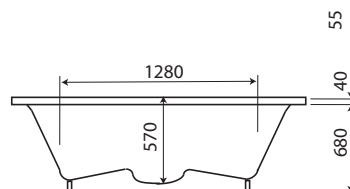

▲ Antonia

910

1800 x 800 mm
Capaciteit. Capacity. 320L
(incl. 1 pers.)