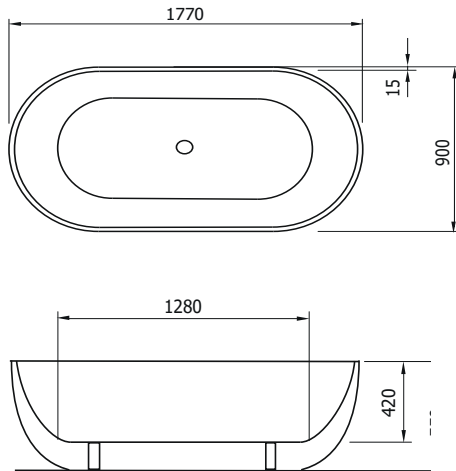

▲ Martinique 220

1770 x 900 x 420 mm
256 liters · 67 kg