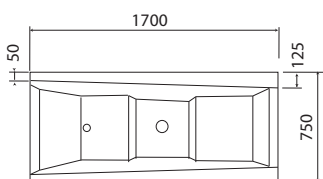

TRENDY ERGONOMIC LINE

Diepte +/- 570 mm
Alle Trendy baden & whirlpools worden geleverd met
frame, verstelbare poten en afvoer.

Depth +/- 570 mm
All Trendy bathtubs & whirlpools are delivered with a
frame, adjustable bath feet and waste.

▲ Minerva

900

1700 x 750 mm
Capaciteit. Capacity. 235L
(incl. 1 pers.)