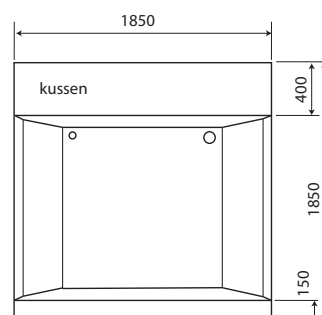

▲ Carmenta

950

1850 x 1850 mm
Capaciteit. Capacity. 440L
(incl. 1 pers.)

Note! When using a bath rim combination, we recommend keeping free a 5 cm wide strip between the wall and the bathtub.