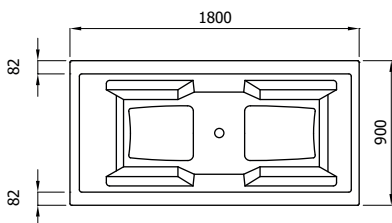

LoungePool

840

1800 x 900 mm
Capaciteit. Capacity. 340L
(incl. 1 pers.)