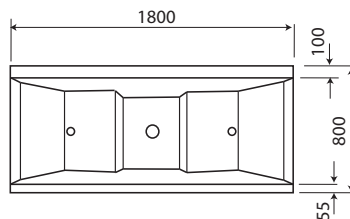

▲ Antonia

910

1800 x 800 mm
Capaciteit. Capacity. 320L
(incl. 1 pers.)