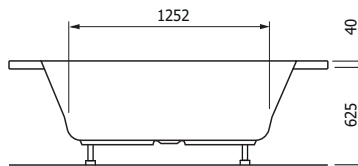

PREMIUM LINE

Diepte +/- 500 mm

Alle Premium baden worden geleverd inclusief potenset (los meegeleverd)

Alle whirlpools worden geleverd met frame en verstelbare poten.

Depth +/- 500 mm

All Premium bathtubs are delivered with a set of bath feet (not mounted).

All whirlpools are delivered with a frame and adjustable bath feet.

Victoria

325

2000 x 900 mm

Capaciteit. *Capacity.* 200L
(incl. 1 pers.)