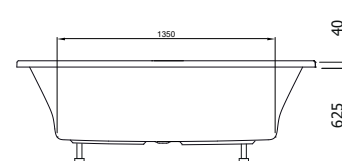

Note! When using a bath rim combination, we recommend keeping free a 5 cm wide strip between the wall and the bathtub.

PREMIUM LINE

Diepte +/- 500 mm

Alle Premium baden worden geleverd inclusief potenset (los meegeleverd)