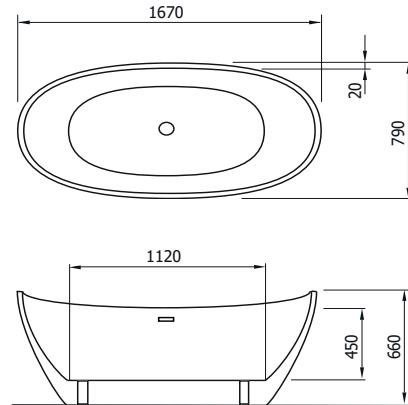

▲ Fiji 210

1670 x 790 x 450 mm
256 liters · 67 kg