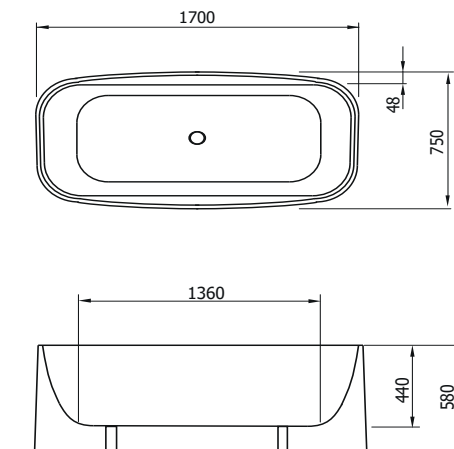

▲ Tahiti 230

1700 x 750 x 440 mm
325 liters · 55 kg