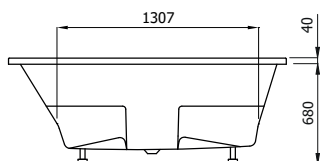

LoungePool

840

1800 x 900 mm
Capaciteit. Capacity. 340L
(incl. 1 pers.)