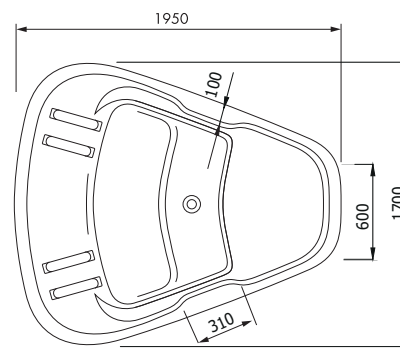

Spenida

795

1950 x 1700 mm
Capaciteit. Capacity. 445L
(incl. 1 pers.)