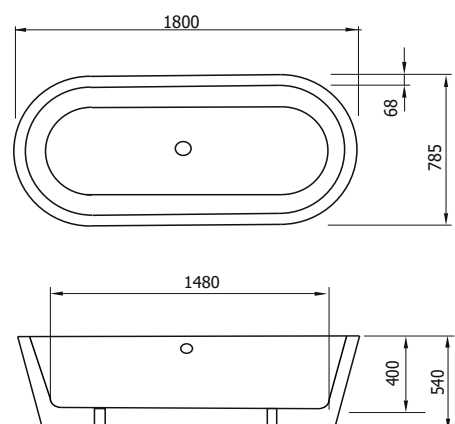

▲ Corsica 250

1800 x 785 x 400 mm
235 liters · 65 kg