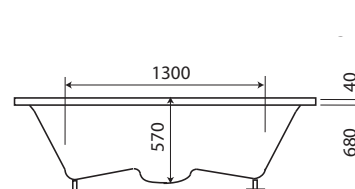

▲ Antonia

920

1900 x 900 mm
Capaciteit. Capacity. 360L
(incl. 1 pers.)