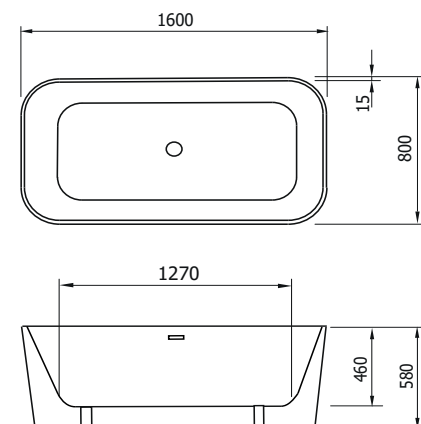

▲ Texel 240

1600 x 800 x 460 mm
317 liters · 55 kg