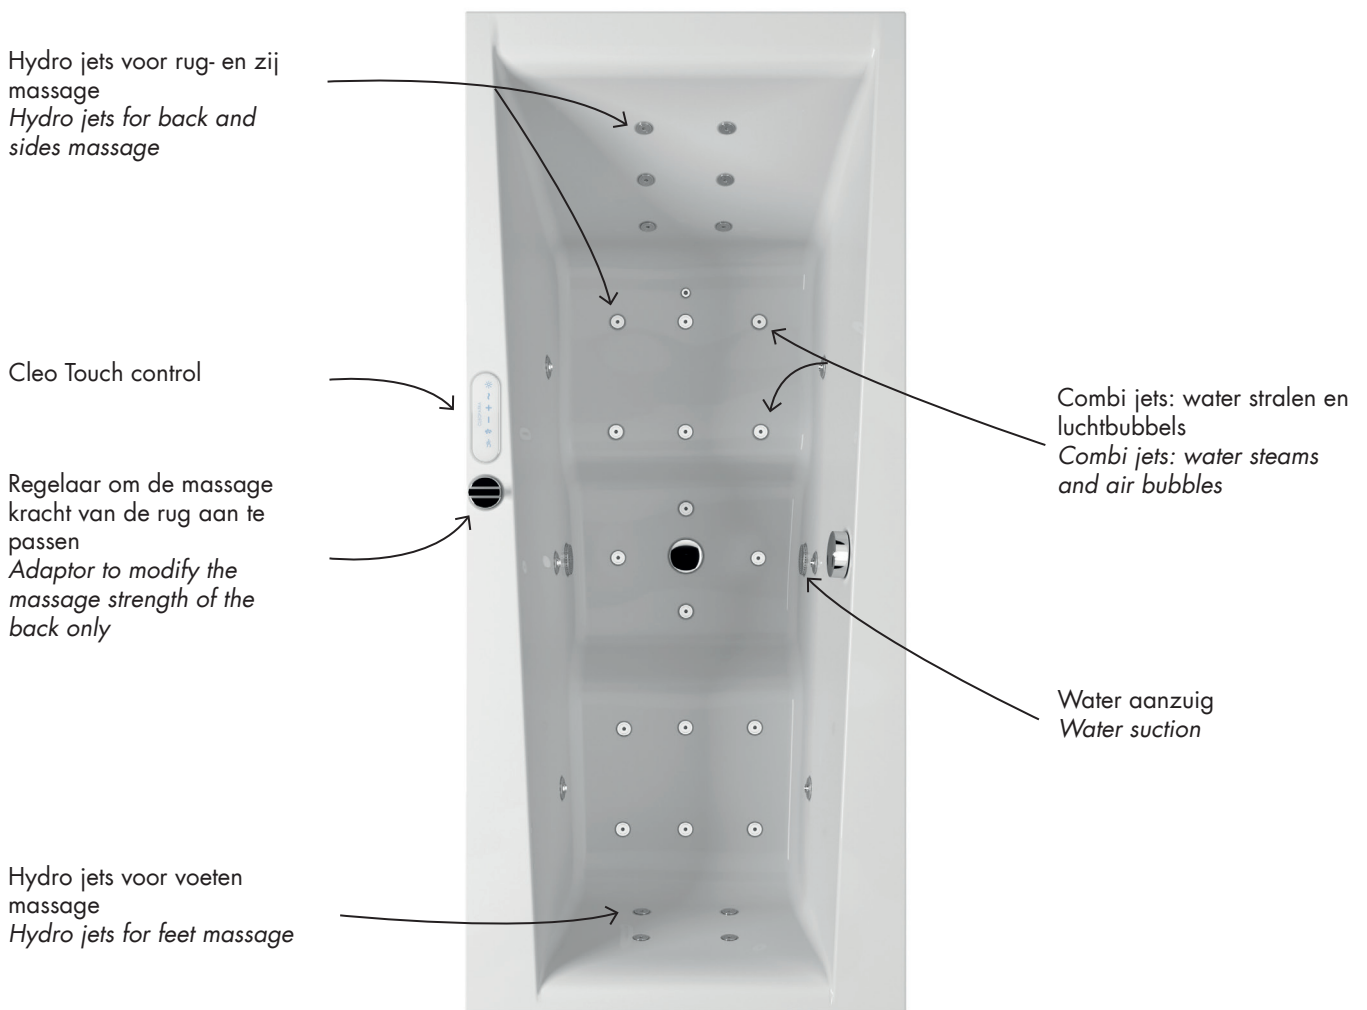

EXTREME WELLNESS BODY

AANTAL JETS & ARTICLES. NUMBER OF JETS & ARTICLES

Baden. Baths	Extreme Wellness Body Whirlpools Aantal jets & articles. Number of jets & articles			
	Hydro jets Lange zijkanalen <i>Long sides</i>	Hydro jets Rug & voeten <i>Back & feet</i>	Spa & hydro combi jets Badbodem. <i>Bath floor</i>	Articles
Wellpool	8	10	16	24205010
Premium	8	10	16	24205020
Luxus & Trendy: Monola 700, Iseda 720, Solero 740, Minerva 900, Bellona 930	8	10	16	24205030
Luxus & Trendy: Imaza 750, Ladiva 760, Pareva 770, LoungePool 840, Antonia 910/920, Vesta 940	8	14	16	24205040
Luxus & Trendy: Almeda 780, Magadi 790, Spenida 795, LoungePool 850, Carmenta 950	8	14	16	24205050